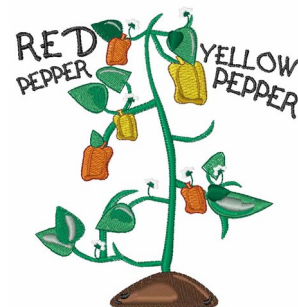

Name: Red Pepper Machine Embroidery Design

SKU: WD02-JLA001987D

Brand: Windmill Designs

Unique Colors: 13 (14 color Stops)

Unique Colors

	Color Name (Color Code)	Manufacturer - Type
	Super White (1001) [No Color Selected]	madeira - rayon
	Dusty Lilac (1263) [No Color Selected]	madeira - rayon
	Crocus (286)	Exquisite - Polyester 1000m

Complete Color Sequence

#		Color Name (Color Code)	Manufacturer - Type
1		Super White (1001) [No Color Selected]	madeira - rayon
2		Super White (1001) [No Color Selected]	madeira - rayon
3		Crocus (286)	Exquisite - Polyester 1000m