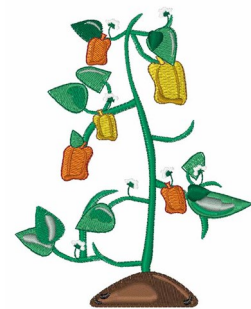

Name: Pepper Plant Machine Embroidery Design

SKU: WD02-JLA001987A

Brand: Windmill Designs

Unique Colors: 13 (14 color Stops)

Unique Colors

	Color Name (Color Code)	Manufacturer - Type
	Super White (1001) [No Color Selected]	madeira - rayon
	Dusty Lilac (1263) [No Color Selected]	madeira - rayon
	Crocus (286)	Exquisite - Polyester 1000m

Complete Color Sequence

#		Color Name (Color Code)	Manufacturer - Type
1		Super White (1001) [No Color Selected]	madeira - rayon
2		Super White (1001) [No Color Selected]	madeira - rayon
3		Crocus (286)	Exquisite - Polyester 1000m