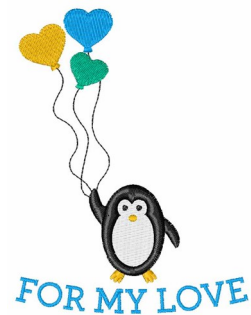

Name: For My Love Machine Embroidery Design

SKU: WD02-JLA001986B

Brand: Windmill Designs

Unique Colors: 13 (6 color Stops)

Unique Colors

	Color Name (Color Code)	Manufacturer - Type
	Super White (1001) [No Color Selected]	madeira - rayon
	Dusty Lilac (1263) [No Color Selected]	madeira - rayon
	Crocus (286)	Exquisite - Polyester 1000m