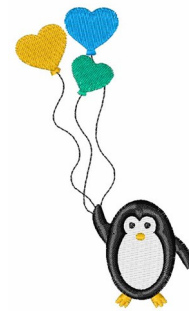

Name: Valentine Penguin

SKU: WD02-JLA001986A

Brand: Windmill Designs

Unique Colors: 13 (5 color Stops)

Unique Colors

	Color Name (Color Code)	Manufacturer - Type
	Super White (1001) [No Color Selected]	madeira - rayon
	Dusty Lilac (1263) [No Color Selected]	madeira - rayon
	Crocus (286)	Exquisite - Polyester 1000m