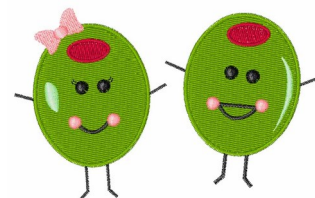

Name: Olive Couple

SKU: WD02-JLA001977B

Brand: Windmill Designs

Unique Colors: 13 (5 color Stops)

Unique Colors

	Color Name (Color Code)	Manufacturer - Type
	Super White (1001) [No Color Selected]	madeira - rayon
	Dusty Lilac (1263) [No Color Selected]	madeira - rayon
	Crocus (286)	Exquisite - Polyester 1000m

Complete Color Sequence

#		Color Name (Color Code)	Manufacturer - Type
1		Super White (1001) [No Color Selected]	madeira - rayon
2		Super White (1001) [No Color Selected]	madeira - rayon
3		Crocus (286)	Exquisite - Polyester 1000m