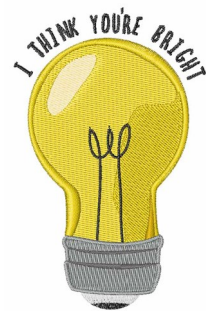

**Name:** Youre Bright Machine Embroidery Design

**SKU:** WD02-JLA001962B

**Brand:** Windmill Designs

**Unique Colors:** 13 (9 color Stops)