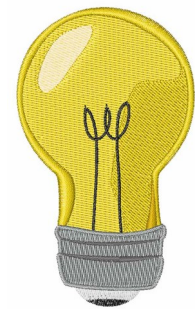

**Name:** Light Bulb Machine Embroidery Design

**SKU:** WD02-JLA001962A

**Brand:** Windmill Designs

**Unique Colors:** 13 (8 color Stops)

## Unique Colors

	<b>Color Name (Color Code)</b>	<b>Manufacturer - Type</b>
	Super White (1001) [No Color Selected]	madeira - rayon
	Dusty Lilac (1263) [No Color Selected]	madeira - rayon
	Crocus (286)	Exquisite - Polyester 1000m

# Complete Color Sequence

#		Color Name (Color Code)	Manufacturer - Type
1		Super White (1001) [No Color Selected]	madeira - rayon
2		Super White (1001) [No Color Selected]	madeira - rayon
3		Crocus (286)	Exquisite - Polyester 1000m