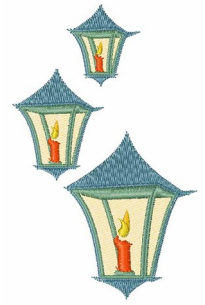

**Name:** Candle Lamps Machine Embroidery Design

**SKU:** WD02-JLA001956A

**Brand:** Windmill Designs

**Unique Colors:** 13 (6 color Stops)