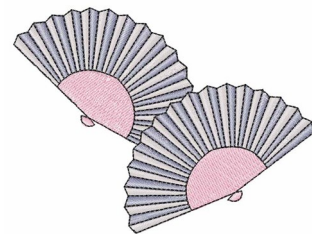

Name: Two Fans

SKU: WD02-JLA001951A

Brand: Windmill Designs

Unique Colors: 13 (4 color Stops)

Unique Colors

	Color Name (Color Code)	Manufacturer - Type
	Super White (1001) [No Color Selected]	madeira - rayon
	Dusty Lilac (1263) [No Color Selected]	madeira - rayon
	Crocus (286)	Exquisite - Polyester 1000m

Complete Color Sequence

#		Color Name (Color Code)	Manufacturer - Type
1		Super White (1001) [No Color Selected]	madeira - rayon
2		Super White (1001) [No Color Selected]	madeira - rayon
3		Crocus (286)	Exquisite - Polyester 1000m