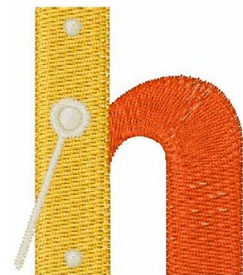

**Name:** Xylophone Font h

**SKU:** WD02-JLA001948\_hs

**Brand:** Windmill Designs

**Unique Colors:** 13 (3 color Stops)

## Unique Colors

	<b>Color Name (Color Code)</b>	<b>Manufacturer - Type</b>
	Super White (1001) [No Color Selected]	madeira - rayon
	Dusty Lilac (1263) [No Color Selected]	madeira - rayon
	Crocus (286)	Exquisite - Polyester 1000m

# Complete Color Sequence

#		Color Name (Color Code)	Manufacturer - Type
1		Super White (1001) [No Color Selected]	madeira - rayon
2		Super White (1001) [No Color Selected]	madeira - rayon
3		Crocus (286)	Exquisite - Polyester 1000m