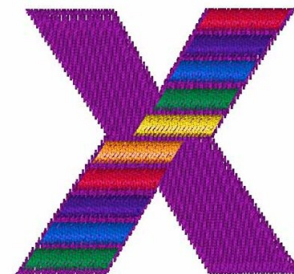

**Name:** Xylophone Font X Machine Embroidery Design

**SKU:** WD02-JLA001948\_X

**Brand:** Windmill Designs

**Unique Colors:** 13 (7 color Stops)

# Complete Color Sequence

#		Color Name (Color Code)	Manufacturer - Type
1		Super White (1001) [No Color Selected]	madeira - rayon
2		Super White (1001) [No Color Selected]	madeira - rayon
3		Crocus (286)	Exquisite - Polyester 1000m