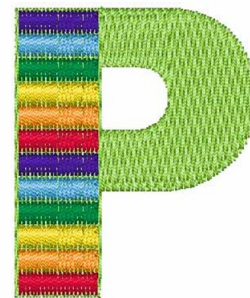

Name: Xylophone Font P Machine Embroidery Design

SKU: WD02-JLA001948_P

Brand: Windmill Designs

Unique Colors: 13 (7 color Stops)

Unique Colors

	Color Name (Color Code)	Manufacturer - Type
	Super White (1001) [No Color Selected]	madeira - rayon
	Dusty Lilac (1263) [No Color Selected]	madeira - rayon
	Crocus (286)	Exquisite - Polyester 1000m

Complete Color Sequence

#		Color Name (Color Code)	Manufacturer - Type
1		Super White (1001) [No Color Selected]	madeira - rayon
2		Super White (1001) [No Color Selected]	madeira - rayon
3		Crocus (286)	Exquisite - Polyester 1000m