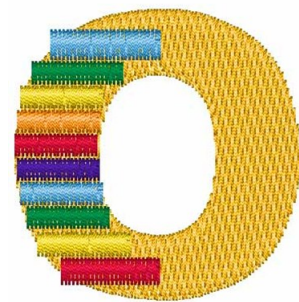

Name: Xylophone Font O Machine Embroidery Design

SKU: WD02-JLA001948_O

Brand: Windmill Designs

Unique Colors: 13 (7 color Stops)

Unique Colors

	Color Name (Color Code)	Manufacturer - Type
	Super White (1001) [No Color Selected]	madeira - rayon
	Dusty Lilac (1263) [No Color Selected]	madeira - rayon
	Crocus (286)	Exquisite - Polyester 1000m

Complete Color Sequence

#		Color Name (Color Code)	Manufacturer - Type
1		Super White (1001) [No Color Selected]	madeira - rayon
2		Super White (1001) [No Color Selected]	madeira - rayon
3		Crocus (286)	Exquisite - Polyester 1000m