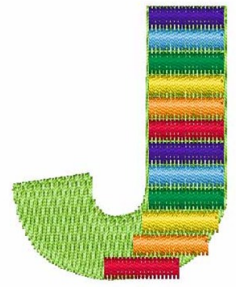

Name: Xylophone Font J

SKU: WD02-JLA001948_J

Brand: Windmill Designs

Unique Colors: 13 (7 color Stops)

Unique Colors

	Color Name (Color Code)	Manufacturer - Type
	Super White (1001) [No Color Selected]	madeira - rayon
	Dusty Lilac (1263) [No Color Selected]	madeira - rayon
	Crocus (286)	Exquisite - Polyester 1000m

Complete Color Sequence

#		Color Name (Color Code)	Manufacturer - Type
1		Super White (1001) [No Color Selected]	madeira - rayon
2		Super White (1001) [No Color Selected]	madeira - rayon
3		Crocus (286)	Exquisite - Polyester 1000m