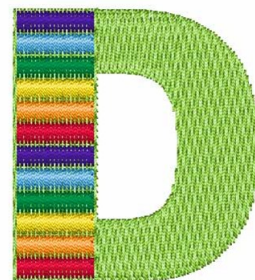

Name: Xylophone Font D

SKU: WD02-JLA001948_D

Brand: Windmill Designs

Unique Colors: 13 (7 color Stops)

Unique Colors

	Color Name (Color Code)	Manufacturer - Type
	Super White (1001) [No Color Selected]	madeira - rayon
	Dusty Lilac (1263) [No Color Selected]	madeira - rayon
	Crocus (286)	Exquisite - Polyester 1000m

Complete Color Sequence

#		Color Name (Color Code)	Manufacturer - Type
1		Super White (1001) [No Color Selected]	madeira - rayon
2		Super White (1001) [No Color Selected]	madeira - rayon
3		Crocus (286)	Exquisite - Polyester 1000m