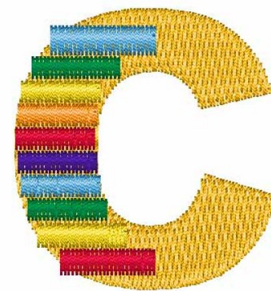

Name: Xylophone Font C

SKU: WD02-JLA001948_C

Brand: Windmill Designs

Unique Colors: 13 (7 color Stops)

Unique Colors

	Color Name (Color Code)	Manufacturer - Type
	Super White (1001) [No Color Selected]	madeira - rayon
	Dusty Lilac (1263) [No Color Selected]	madeira - rayon
	Crocus (286)	Exquisite - Polyester 1000m

Complete Color Sequence

#		Color Name (Color Code)	Manufacturer - Type
1		Super White (1001) [No Color Selected]	madeira - rayon
2		Super White (1001) [No Color Selected]	madeira - rayon
3		Crocus (286)	Exquisite - Polyester 1000m