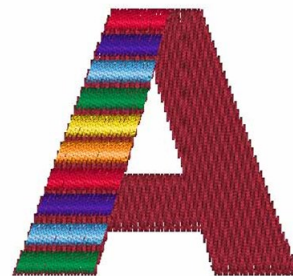

Name: Xylophone Font A

SKU: WD02-JLA001948_A

Brand: Windmill Designs

Unique Colors: 13 (7 color Stops)

Unique Colors

	Color Name (Color Code)	Manufacturer - Type
	Super White (1001) [No Color Selected]	madeira - rayon
	Dusty Lilac (1263) [No Color Selected]	madeira - rayon
	Crocus (286)	Exquisite - Polyester 1000m