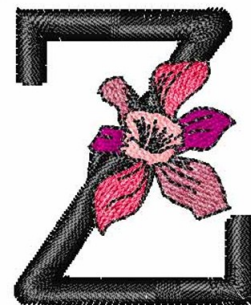

Name: Iris Font z Machine Embroidery Design

SKU: WD02-JLA001947_zs

Brand: Windmill Designs

Unique Colors: 13 (6 color Stops)

Unique Colors

	Color Name (Color Code)	Manufacturer - Type
	Super White (1001) [No Color Selected]	madeira - rayon
	Dusty Lilac (1263) [No Color Selected]	madeira - rayon
	Crocus (286)	Exquisite - Polyester 1000m

Complete Color Sequence

#		Color Name (Color Code)	Manufacturer - Type
1		Super White (1001) [No Color Selected]	madeira - rayon
2		Super White (1001) [No Color Selected]	madeira - rayon
3		Crocus (286)	Exquisite - Polyester 1000m