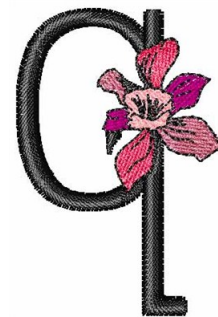

Name: Iris Font q Machine Embroidery Design

SKU: WD02-JLA001947_qs

Brand: Windmill Designs

Unique Colors: 13 (6 color Stops)

Unique Colors

	Color Name (Color Code)	Manufacturer - Type
	Super White (1001) [No Color Selected]	madeira - rayon
	Dusty Lilac (1263) [No Color Selected]	madeira - rayon
	Crocus (286)	Exquisite - Polyester 1000m

Complete Color Sequence

#		Color Name (Color Code)	Manufacturer - Type
1		Super White (1001) [No Color Selected]	madeira - rayon
2		Super White (1001) [No Color Selected]	madeira - rayon
3		Crocus (286)	Exquisite - Polyester 1000m