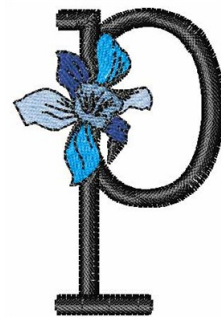

Name: Iris Font p Machine Embroidery Design

SKU: WD02-JLA001947_ps

Brand: Windmill Designs

Unique Colors: 13 (6 color Stops)

Unique Colors

	Color Name (Color Code)	Manufacturer - Type
	Super White (1001) [No Color Selected]	madeira - rayon
	Dusty Lilac (1263) [No Color Selected]	madeira - rayon
	Crocus (286)	Exquisite - Polyester 1000m

Complete Color Sequence

#		Color Name (Color Code)	Manufacturer - Type
1		Super White (1001) [No Color Selected]	madeira - rayon
2		Super White (1001) [No Color Selected]	madeira - rayon
3		Crocus (286)	Exquisite - Polyester 1000m