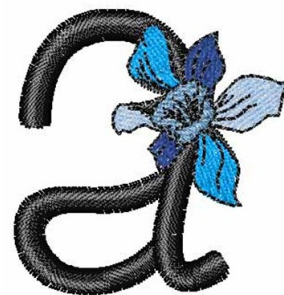

Name: Iris Font a Machine Embroidery Design

SKU: WD02-JLA001947_as

Brand: Windmill Designs

Unique Colors: 13 (6 color Stops)

Unique Colors

	Color Name (Color Code)	Manufacturer - Type
	Super White (1001) [No Color Selected]	madeira - rayon
	Dusty Lilac (1263) [No Color Selected]	madeira - rayon
	Crocus (286)	Exquisite - Polyester 1000m

Complete Color Sequence

#		Color Name (Color Code)	Manufacturer - Type
1		Super White (1001) [No Color Selected]	madeira - rayon
2		Super White (1001) [No Color Selected]	madeira - rayon
3		Crocus (286)	Exquisite - Polyester 1000m