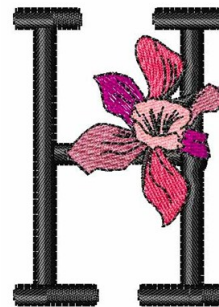

Name: Iris Font H Machine Embroidery Design

SKU: WD02-JLA001947_H

Brand: Windmill Designs

Unique Colors: 13 (6 color Stops)

Unique Colors

	Color Name (Color Code)	Manufacturer - Type
	Super White (1001) [No Color Selected]	madeira - rayon
	Dusty Lilac (1263) [No Color Selected]	madeira - rayon
	Crocus (286)	Exquisite - Polyester 1000m

Complete Color Sequence

#		Color Name (Color Code)	Manufacturer - Type
1		Super White (1001) [No Color Selected]	madeira - rayon
2		Super White (1001) [No Color Selected]	madeira - rayon
3		Crocus (286)	Exquisite - Polyester 1000m