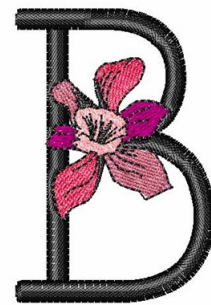

Name: Iris Font B

SKU: WD02-JLA001947_B

Brand: Windmill Designs

Unique Colors: 13 (6 color Stops)

Unique Colors

	Color Name (Color Code)	Manufacturer - Type
	Super White (1001) [No Color Selected]	madeira - rayon
	Dusty Lilac (1263) [No Color Selected]	madeira - rayon
	Crocus (286)	Exquisite - Polyester 1000m