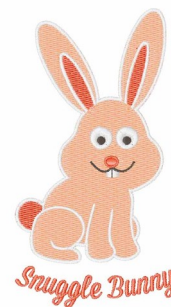

**Name:** Snuggle Bunny Machine Embroidery Design

**SKU:** WD02-JLA001939D

**Brand:** Windmill Designs

**Unique Colors:** 13 (7 color Stops)