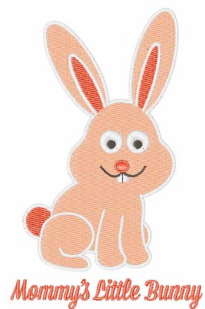

Name: Mommys Bunny Machine Embroidery Design

SKU: WD02-JLA001939C

Brand: Windmill Designs

Unique Colors: 13 (7 color Stops)

Unique Colors

	Color Name (Color Code)	Manufacturer - Type
	Super White (1001) [No Color Selected]	madeira - rayon
	Dusty Lilac (1263) [No Color Selected]	madeira - rayon
	Crocus (286)	Exquisite - Polyester 1000m