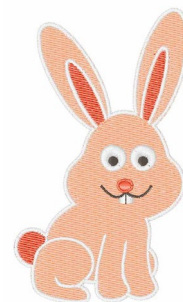

Name: Cartoon Bunny Machine Embroidery Design

SKU: WD02-JLA001939A

Brand: Windmill Designs

Unique Colors: 13 (7 color Stops)

Unique Colors

	Color Name (Color Code)	Manufacturer - Type
	Super White (1001) [No Color Selected]	madeira - rayon
	Dusty Lilac (1263) [No Color Selected]	madeira - rayon
	Crocus (286)	Exquisite - Polyester 1000m