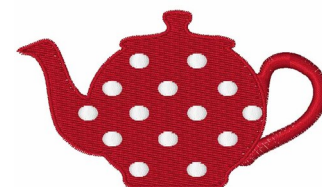

Name: Tea Time

SKU: WD02-JLA001936C

Brand: Windmill Designs

Unique Colors: 13 (3 color Stops)

TEA TIME

Unique Colors

	Color Name (Color Code)	Manufacturer - Type
	Super White (1001) [No Color Selected]	madeira - rayon
	Dusty Lilac (1263) [No Color Selected]	madeira - rayon
	Crocus (286)	Exquisite - Polyester 1000m

Complete Color Sequence

#		Color Name (Color Code)	Manufacturer - Type
1		Super White (1001) [No Color Selected]	madeira - rayon
2		Super White (1001) [No Color Selected]	madeira - rayon
3		Crocus (286)	Exquisite - Polyester 1000m