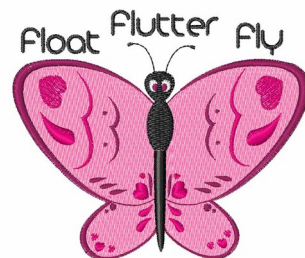

**Name:** Float Flutter Fly Machine Embroidery Design

**SKU:** WD02-JLA001927C

**Brand:** Windmill Designs

**Unique Colors:** 13 (7 color Stops)