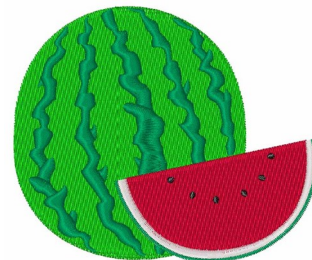

Name: Watermelon

SKU: WD02-JLA001925A

Brand: Windmill Designs

Unique Colors: 13 (6 color Stops)

Unique Colors

	Color Name (Color Code)	Manufacturer - Type
	Super White (1001) [No Color Selected]	madeira - rayon
	Dusty Lilac (1263) [No Color Selected]	madeira - rayon
	Crocus (286)	Exquisite - Polyester 1000m

Complete Color Sequence

#		Color Name (Color Code)	Manufacturer - Type
1		Super White (1001) [No Color Selected]	madeira - rayon
2		Super White (1001) [No Color Selected]	madeira - rayon
3		Crocus (286)	Exquisite - Polyester 1000m