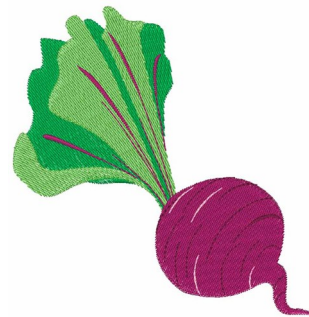

Name: Radish

SKU: WD02-JLA001919B

Brand: Windmill Designs

Unique Colors: 13 (5 color Stops)

Unique Colors

	Color Name (Color Code)	Manufacturer - Type
	Super White (1001) [No Color Selected]	madeira - rayon
	Dusty Lilac (1263) [No Color Selected]	madeira - rayon
	Crocus (286)	Exquisite - Polyester 1000m

Complete Color Sequence

#		Color Name (Color Code)	Manufacturer - Type
1		Super White (1001) [No Color Selected]	madeira - rayon
2		Super White (1001) [No Color Selected]	madeira - rayon
3		Crocus (286)	Exquisite - Polyester 1000m