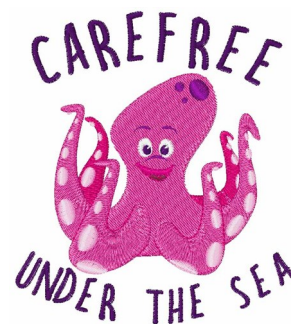

Name: Under The Sea Machine Embroidery Design

SKU: WD02-JLA001912C

Brand: Windmill Designs

Unique Colors: 13 (11 color Stops)

Unique Colors

	Color Name (Color Code)	Manufacturer - Type
	Super White (1001) [No Color Selected]	madeira - rayon
	Dusty Lilac (1263) [No Color Selected]	madeira - rayon
	Crocus (286)	Exquisite - Polyester 1000m