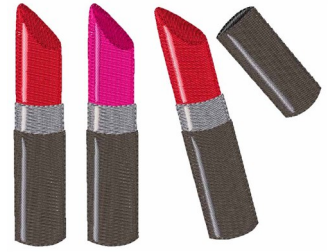

Name: Lipsticks

SKU: WD02-JLA001909A

Brand: Windmill Designs

Unique Colors: 13 (11 color Stops)

Unique Colors

	Color Name (Color Code)	Manufacturer - Type
	Super White (1001) [No Color Selected]	madeira - rayon
	Dusty Lilac (1263) [No Color Selected]	madeira - rayon
	Crocus (286)	Exquisite - Polyester 1000m

Complete Color Sequence

#		Color Name (Color Code)	Manufacturer - Type
1		Super White (1001) [No Color Selected]	madeira - rayon
2		Super White (1001) [No Color Selected]	madeira - rayon
3		Crocus (286)	Exquisite - Polyester 1000m