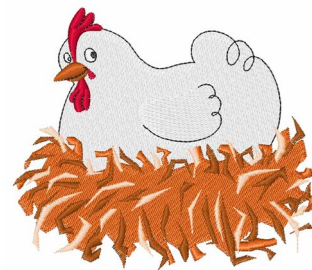

**Name:** Hen On Nest Machine Embroidery Design

**SKU:** WD02-JLA001904A

**Brand:** Windmill Designs

**Unique Colors:** 13 (9 color Stops)