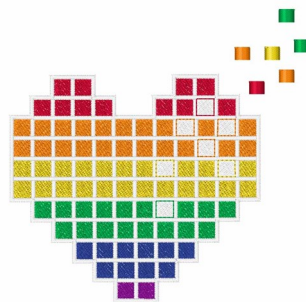

Name: Pixel Heart Machine Embroidery Design

SKU: WD02-JLA001894B

Brand: Windmill Designs

Unique Colors: 13 (11 color Stops)

Unique Colors

	Color Name (Color Code)	Manufacturer - Type
	Super White (1001) [No Color Selected]	madeira - rayon
	Dusty Lilac (1263) [No Color Selected]	madeira - rayon
	Crocus (286)	Exquisite - Polyester 1000m

Complete Color Sequence

#		Color Name (Color Code)	Manufacturer - Type
1		Super White (1001) [No Color Selected]	madeira - rayon
2		Super White (1001) [No Color Selected]	madeira - rayon
3		Crocus (286)	Exquisite - Polyester 1000m