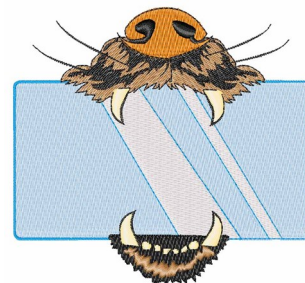

Name: Animal Fangs Machine Embroidery Design

SKU: WD02-JLA001888A

Brand: Windmill Designs

Unique Colors: 13 (9 color Stops)

Unique Colors

	Color Name (Color Code)	Manufacturer - Type
	Super White (1001) [No Color Selected]	madeira - rayon
	Dusty Lilac (1263) [No Color Selected]	madeira - rayon
	Crocus (286)	Exquisite - Polyester 1000m

Complete Color Sequence

#		Color Name (Color Code)	Manufacturer - Type
1		Super White (1001) [No Color Selected]	madeira - rayon
2		Super White (1001) [No Color Selected]	madeira - rayon
3		Crocus (286)	Exquisite - Polyester 1000m