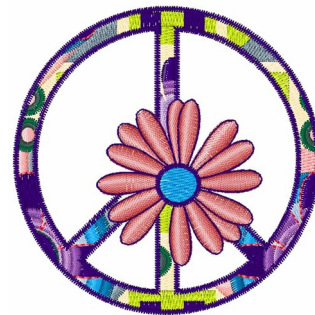

**Name:** Peace Sign Machine Embroidery Design

**SKU:** WD02-JLA001886B

**Brand:** Windmill Designs

**Unique Colors:** 13 (18 color Stops)