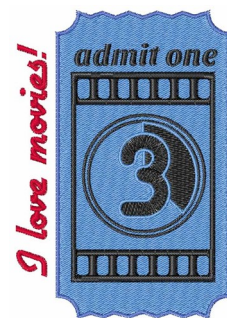

Name: I Love Movies Machine Embroidery Design

SKU: WD02-JLA001878C

Brand: Windmill Designs

Unique Colors: 13 (5 color Stops)

Unique Colors

	Color Name (Color Code)	Manufacturer - Type
	Super White (1001) [No Color Selected]	madeira - rayon
	Dusty Lilac (1263) [No Color Selected]	madeira - rayon
	Crocus (286)	Exquisite - Polyester 1000m