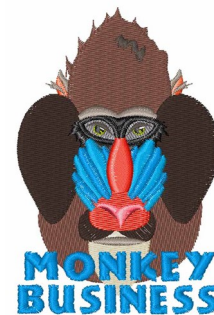

Name: Mondey Business Machine Embroidery Design

SKU: WD02-JLA001871D

Brand: Windmill Designs

Unique Colors: 13 (20 color Stops)

Unique Colors

	Color Name (Color Code)	Manufacturer - Type
	Super White (1001) [No Color Selected]	madeira - rayon
	Dusty Lilac (1263) [No Color Selected]	madeira - rayon
	Crocus (286)	Exquisite - Polyester 1000m