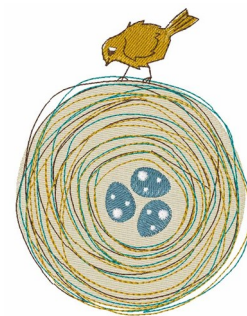

Name: Bird Nest Machine Embroidery Design

SKU: WD02-JLA001870A

Brand: Windmill Designs

Unique Colors: 13 (8 color Stops)

Unique Colors

	Color Name (Color Code)	Manufacturer - Type
	Super White (1001) [No Color Selected]	madeira - rayon
	Dusty Lilac (1263) [No Color Selected]	madeira - rayon
	Crocus (286)	Exquisite - Polyester 1000m

Complete Color Sequence

#		Color Name (Color Code)	Manufacturer - Type
1		Super White (1001) [No Color Selected]	madeira - rayon
2		Super White (1001) [No Color Selected]	madeira - rayon
3		Crocus (286)	Exquisite - Polyester 1000m