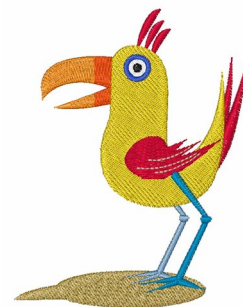

**Name:** Cartoon Bird Machine Embroidery Design

**SKU:** WD02-JLA001866B

**Brand:** Windmill Designs

**Unique Colors:** 13 (12 color Stops)