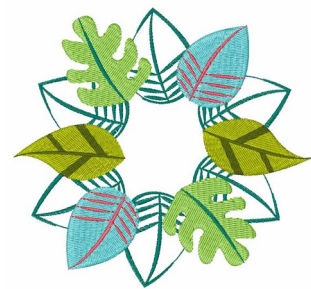

Name: Leaf Wreath Machine Embroidery Design

SKU: WD02-JLA001863A

Brand: Windmill Designs

Unique Colors: 13 (7 color Stops)

Unique Colors

	Color Name (Color Code)	Manufacturer - Type
	Super White (1001) [No Color Selected]	madeira - rayon
	Dusty Lilac (1263) [No Color Selected]	madeira - rayon
	Crocus (286)	Exquisite - Polyester 1000m

Complete Color Sequence

#		Color Name (Color Code)	Manufacturer - Type
1		Super White (1001) [No Color Selected]	madeira - rayon
2		Super White (1001) [No Color Selected]	madeira - rayon
3		Crocus (286)	Exquisite - Polyester 1000m