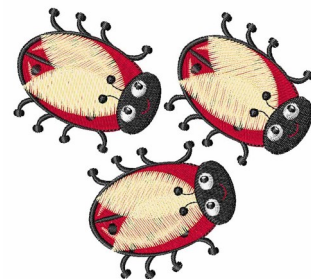

Name: Lady Bugs

SKU: WD02-JLA001861B

Brand: Windmill Designs

Unique Colors: 13 (25 color Stops)

Unique Colors

	Color Name (Color Code)	Manufacturer - Type
	Super White (1001) [No Color Selected]	madeira - rayon
	Dusty Lilac (1263) [No Color Selected]	madeira - rayon
	Crocus (286)	Exquisite - Polyester 1000m

Complete Color Sequence

#		Color Name (Color Code)	Manufacturer - Type
1		Super White (1001) [No Color Selected]	madeira - rayon
2		Super White (1001) [No Color Selected]	madeira - rayon
3		Crocus (286)	Exquisite - Polyester 1000m