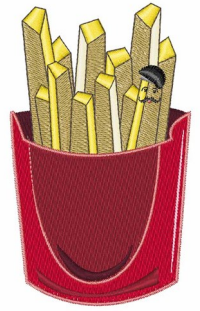

**Name:** French Fries

**SKU:** WD02-JLA001841A

**Brand:** Windmill Designs

**Unique Colors:** 13 (14 color Stops)

## Unique Colors

	<b>Color Name (Color Code)</b>	<b>Manufacturer - Type</b>
	Super White (1001) [No Color Selected]	madeira - rayon
	Dusty Lilac (1263) [No Color Selected]	madeira - rayon
	Crocus (286)	Exquisite - Polyester 1000m