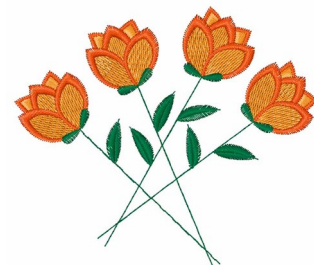

**Name:** Orange Flowers Machine Embroidery Design

**SKU:** WD02-JLA001840A

**Brand:** Windmill Designs

**Unique Colors:** 13 (3 color Stops)

## Unique Colors

	<b>Color Name (Color Code)</b>	<b>Manufacturer - Type</b>
	Super White (1001) [No Color Selected]	madeira - rayon
	Dusty Lilac (1263) [No Color Selected]	madeira - rayon
	Crocus (286)	Exquisite - Polyester 1000m

# Complete Color Sequence

#		Color Name (Color Code)	Manufacturer - Type
1		Super White (1001) [No Color Selected]	madeira - rayon
2		Super White (1001) [No Color Selected]	madeira - rayon
3		Crocus (286)	Exquisite - Polyester 1000m