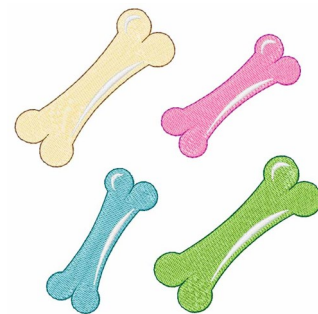

**Name:** Dog Bones Machine Embroidery Design

**SKU:** WD02-JLA001826A

**Brand:** Windmill Designs

**Unique Colors:** 13 (12 color Stops)

## Unique Colors

	<b>Color Name (Color Code)</b>	<b>Manufacturer - Type</b>
	Super White (1001) [No Color Selected]	madeira - rayon
	Dusty Lilac (1263) [No Color Selected]	madeira - rayon
	Crocus (286)	Exquisite - Polyester 1000m

# Complete Color Sequence

#		Color Name (Color Code)	Manufacturer - Type
1		Super White (1001) [No Color Selected]	madeira - rayon
2		Super White (1001) [No Color Selected]	madeira - rayon
3		Crocus (286)	Exquisite - Polyester 1000m