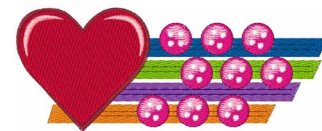

**Name:** Heart & Buttons

**SKU:** WD02-JLA001823A

**Brand:** Windmill Designs

**Unique Colors:** 13 (15 color Stops)

## Unique Colors

	<b>Color Name (Color Code)</b>	<b>Manufacturer - Type</b>
	Super White (1001) [No Color Selected]	madeira - rayon
	Dusty Lilac (1263) [No Color Selected]	madeira - rayon
	Crocus (286)	Exquisite - Polyester 1000m

# Complete Color Sequence

#		Color Name (Color Code)	Manufacturer - Type
1		Super White (1001) [No Color Selected]	madeira - rayon
2		Super White (1001) [No Color Selected]	madeira - rayon
3		Crocus (286)	Exquisite - Polyester 1000m