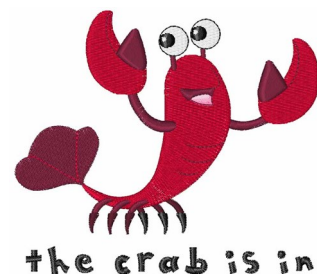

Name: Crab Is In Machine Embroidery Design

SKU: WD02-JLA001821D

Brand: Windmill Designs

Unique Colors: 13 (13 color Stops)

Unique Colors

	Color Name (Color Code)	Manufacturer - Type
	Super White (1001) [No Color Selected]	madeira - rayon
	Dusty Lilac (1263) [No Color Selected]	madeira - rayon
	Crocus (286)	Exquisite - Polyester 1000m