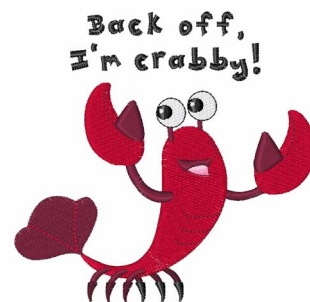

Name: Im Crabby

SKU: WD02-JLA001821B

Brand: Windmill Designs

Unique Colors: 13 (13 color Stops)

Unique Colors

	Color Name (Color Code)	Manufacturer - Type
	Super White (1001) [No Color Selected]	madeira - rayon
	Dusty Lilac (1263) [No Color Selected]	madeira - rayon
	Crocus (286)	Exquisite - Polyester 1000m