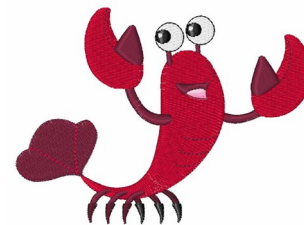

Name: Cartoon Lobster

SKU: WD02-JLA001821A

Brand: Windmill Designs

Unique Colors: 13 (12 color Stops)

Unique Colors

	Color Name (Color Code)	Manufacturer - Type
	Super White (1001) [No Color Selected]	madeira - rayon
	Dusty Lilac (1263) [No Color Selected]	madeira - rayon
	Crocus (286)	Exquisite - Polyester 1000m