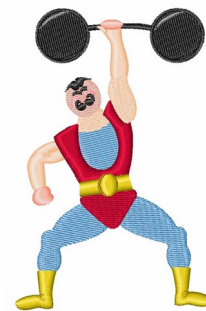

**Name:** Weight Lifter Machine Embroidery Design

**SKU:** WD02-JLA001814B

**Brand:** Windmill Designs

**Unique Colors:** 13 (11 color Stops)